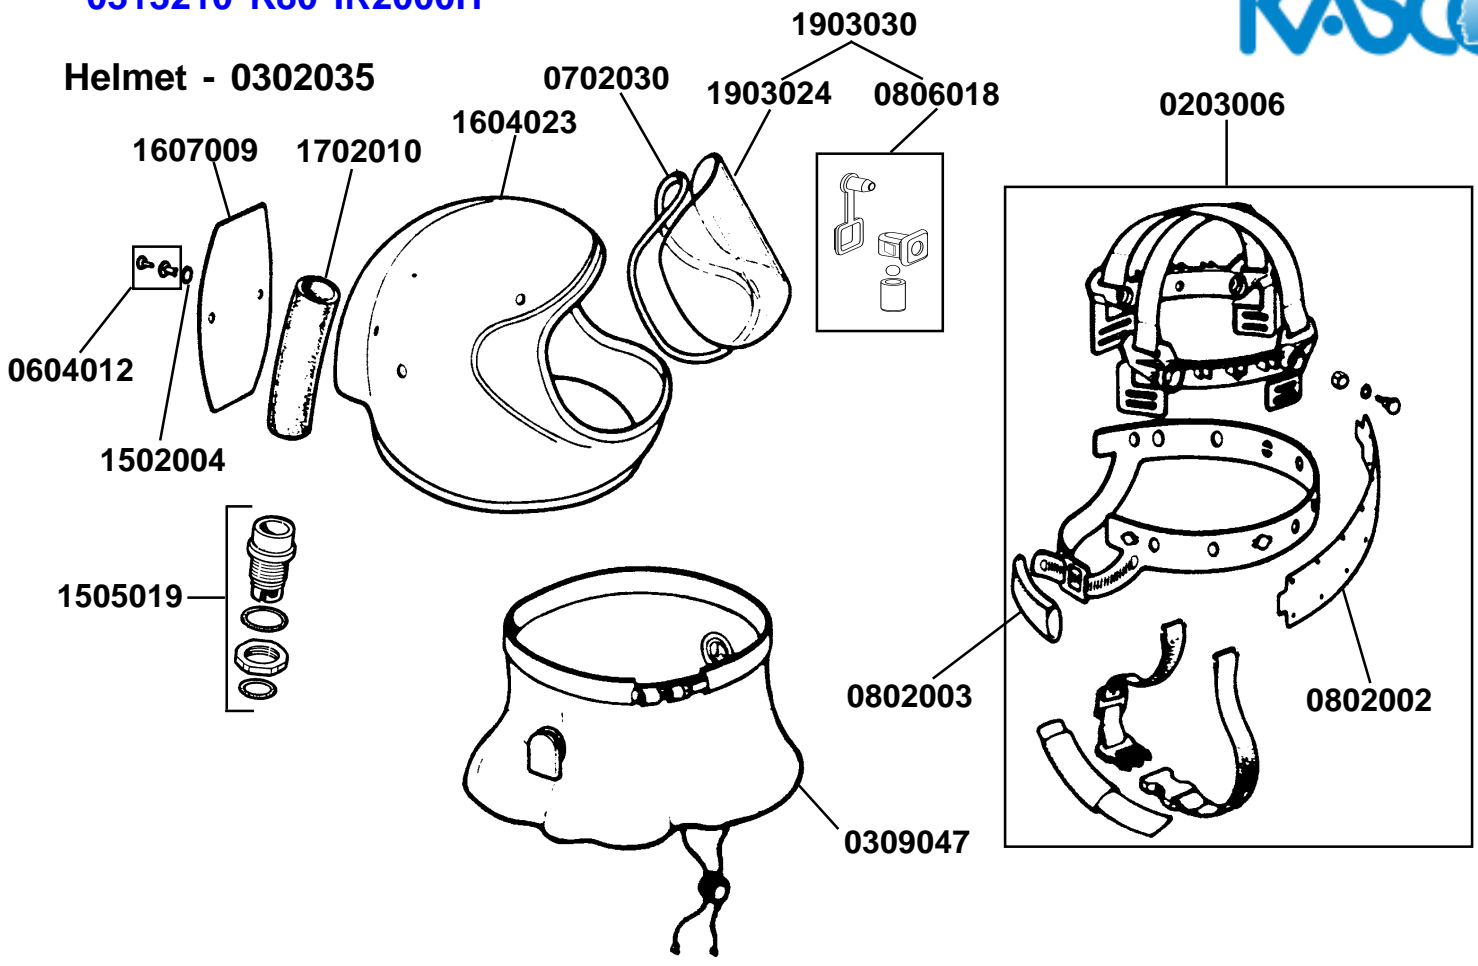

Helmet - 0302035

Unit

Battery

Charger

Cable

Filter

Hose

Accessory