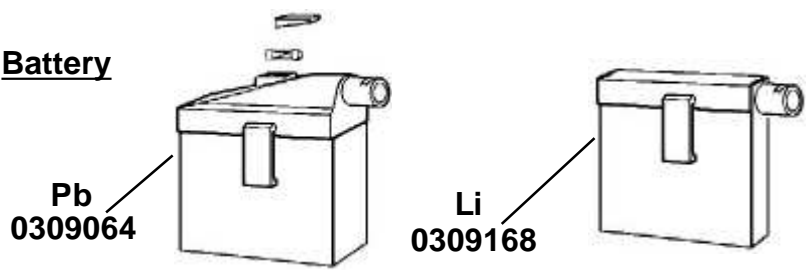

Helmet - 0302035

Unit

Battery

Charger

Cable

Filter

Hose

Accessory